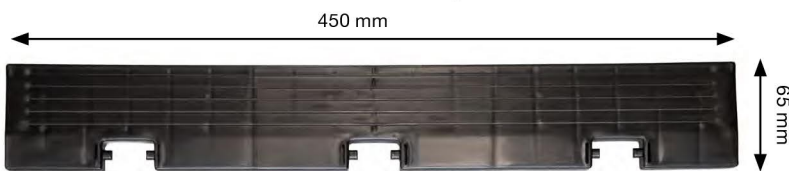

Email: sales@fireandsafetycentre.co.uk

COBATrack Tile Installation Guidelines

Equipment & Materials

Equipment

- Blow Hammer/Rubber mallet
- Tape Measure (If required)

Materials

- COBATrack Tiles
- COBATrack Female Edging
- COBATrack Male Edging

COBATrack Tile

COBATrack Tile Edges

COBATrack Tile Female Edges

COBATrack Tile Male Edge

Edging comes in both **Male** and **Female** version, type depends on which side of tile it is affixed to (always opposite). For example, female edge of tile will always require male edge and visa versa.

Preparation

COBATrack Tiles can be laid on damaged or cracked subfloor surfaces. It is suitable for grass, soil and uneven terrain. Remove any large obstacles, but any slight changes in terrain can be accommodated.