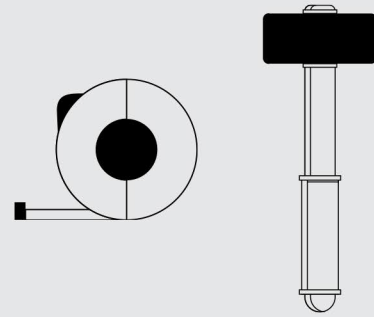

Email: sales@fireandsafetycentre.co.uk

COBATrack Tile Installation Guidelines

Equipment & Materials

Equipment

- Blow Hammer/Rubber mallet
- Tape Measure (If required)

Materials

- COBATrack Tiles
- COBATrack Female Edging
- COBATrack Male Edging

COBATrack Tile

COBATrack Tile Edges

COBATrack Tile Female Edges

COBATrack Tile Male Edge

Edging comes in both **Male** and **Female** version, type depends on which side of tile it is affixed to (always opposite). For example, female edge of tile will always require male edge and visa versa.

Application

Tiles can be configured in 450mm widths and 150mm lengths, in any direction to cover required area coverage.

Tiles can be used on their own, or with edging. Edging only required if a tile only configuration could be a safety concern or trip hazard.