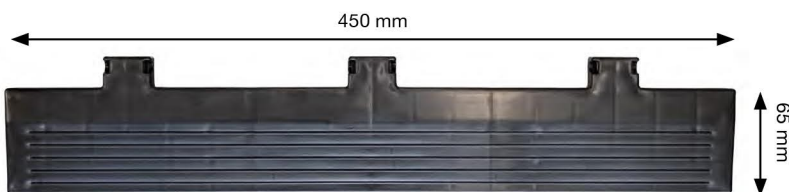

Email: sales@fireandsafetycentre.co.uk

COBATrack Tile Installation Guidelines

Equipment & Materials

Equipment

- Blow Hammer/Rubber mallet
- Tape Measure (If required)

Materials

- COBATrack Tiles
- COBATrack Female Edging
- COBATrack Male Edging

COBATrack Tile

COBATrack Tile Edges

COBATrack Tile Female Edges

COBATrack Tile Male Edge

Edging comes in both **Male** and **Female** version, type depends on which side of tile it is affixed to (always opposite). For example, female edge of tile will always require male edge and visa versa.

Preparation

COBATrack Tiles can be laid on damaged or cracked subfloor surfaces. It is suitable for grass, soil and uneven terrain. Remove any large obstacles, but any slight changes in terrain can be accommodated.