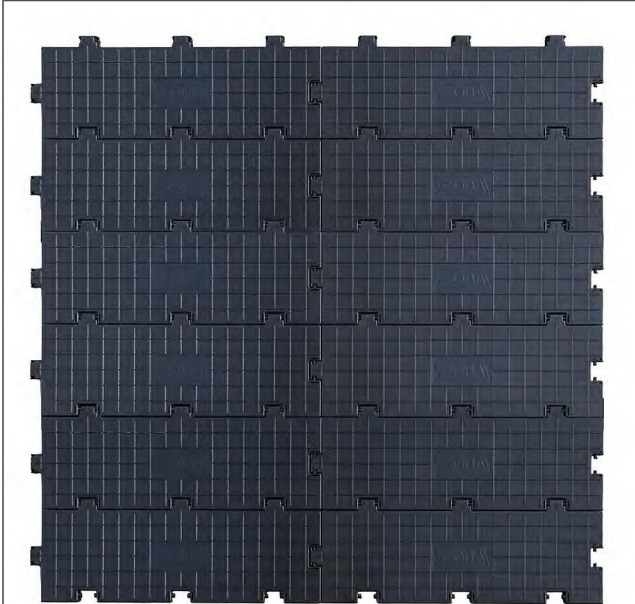

Application

Tiles can be configured in 450mm widths and 150mm lengths, in any direction to cover required area coverage.